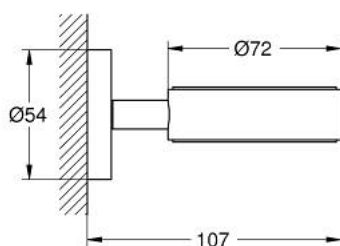

40 369 DL1 ESSENTIALS HOLDER

PRODUCT DESCRIPTION

- Colour: brushed warm sunset
- material: metal
- fits to crystal glass (40 372 001)
- soap dish (40 368 xx1) or soap dispenser (40 394 xx1)
- concealed fastening
- GROHE LongLife finish
- suitable for screwing (including screws and dowels) or gluing (glue 40 915 000 sold separately)
- holding force: max. 5 kg
- the specified holding capacity is valid for static (slowly applied) load and intended use only