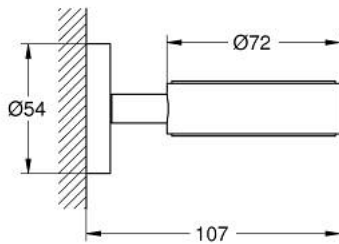

### PRODUCT DESCRIPTION

- Colour: brushed nickel
- material: metal
- fits to crystal glass (40 372 001)
- soap dish (40 368 xx1) or soap dispenser (40 394 xx1)
- concealed fastening
- GROHE LongLife finish
- suitable for screwing (including screws and dowels) or gluing (glue 40 915 000 sold separately)
- holding force: max. 5 kg
- the specified holding capacity is valid for static (slowly applied) load and intended use only