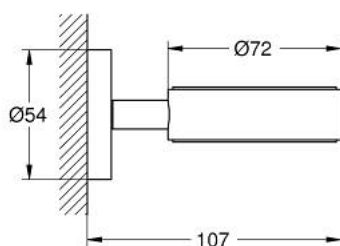

40 369 GN1 ESSENTIALS HOLDER

PRODUCT DESCRIPTION

- Colour: brushed cool sunrise
- material: metal
- fits to crystal glass (40 372 001)
- soap dish (40 368 xx1) or soap dispenser (40 394 xx1)
- concealed fastening
- GROHE LongLife finish
- suitable for screwing (including screws and dowels) or gluing (glue 40 915 000 sold separately)
- holding force: max. 5 kg
- the specified holding capacity is valid for static (slowly applied) load and intended use only