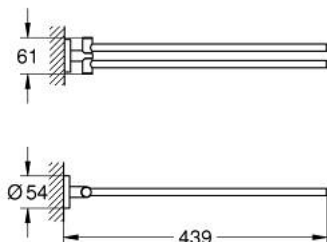

## 40 371 A01 ESSENTIALS TOWEL BAR

### PRODUCT DESCRIPTION

- Tyc: hard graphite
- material: metal
- two arms, pivotable
- 439 mm
- concealed fastening
- GROHE LongLife finish
- suitable for screwing (including screws and dowels)