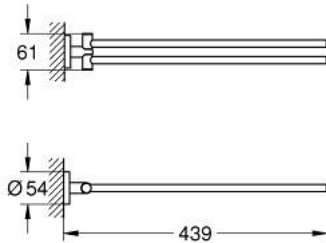

40 371 DA1 ESSENTIALS TOWEL BAR

PRODUCT DESCRIPTION

- Colour: warm sunset
- material: metal
- two arms, pivotable
- 439 mm
- concealed fastening
- GROHE LongLife finish
- suitable for screwing (including screws and dowels)