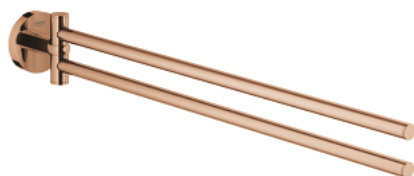

## 40 371 DA1 ESSENTIALS TOWEL BAR

### PRODUCT DESCRIPTION

- Tyc: warm sunset
- material: metal
- two arms, pivotable
- 439 mm
- concealed fastening
- GROHE LongLife finish
- suitable for screwing (including screws and dowels)