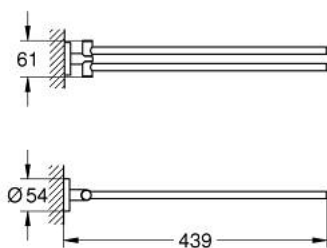

## 40 371 DA1 ESSENTIALS TOWEL BAR

### PRODUCT DESCRIPTION

- Tyc: warm sunset
- material: metal
- two arms, pivotable
- 439 mm
- concealed fastening
- GROHE LongLife finish
- suitable for screwing (including screws and dowels)