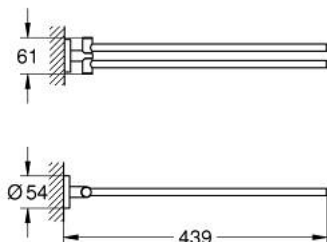

## 40 371 GN1 ESSENTIALS TOWEL BAR

### PRODUCT DESCRIPTION

- Tyc: brushed cool sunrise
- material: metal
- two arms, pivotable
- 439 mm
- concealed fastening
- GROHE LongLife finish
- suitable for screwing (including screws and dowels)