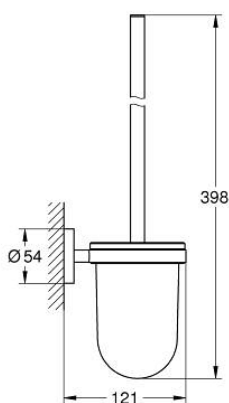

### PRODUCT DESCRIPTION

- Colour: brushed hard graphite
- material: glass / metal
- wall mounted
- concealed fastening
- GROHE LongLife finish
- suitable for screwing (including screws and dowels) or gluing (glue 40 915 000 sold separately)
- holding force: max. 5 kg
- the specified holding capacity is valid for static (slowly applied) load and intended use only

### SPARE PARTS

- 1: Spare brush (Spare part-nr. 40392AL0)
- 1.1: Spare brush head (Spare part-nr. 40791001)
- 2: Spare glass (Spare part-nr. 40393000)