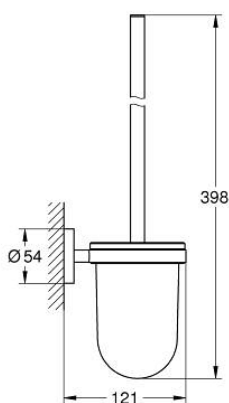

40 374 AL1 ESSENTIALS TOILET BRUSH SET

PRODUCT DESCRIPTION

- Tyc: brushed hard graphite
- material: glass / metal
- wall mounted
- concealed fastening
- GROHE LongLife finish
- suitable for screwing (including screws and dowels) or gluing (glue 40 915 000 sold separately)
- holding force: max. 5 kg
- the specified holding capacity is valid for static (slowly applied) load and intended use only

40 374 AL1 ESSENTIALS TOILET BRUSH SET

SPARE PARTS

- 1: Spare brush (Spare part-nr. 40392AL0)
- 1.1: Spare brush head (Spare part-nr. 40791001)
- 2: Spare glass (Spare part-nr. 40393000)