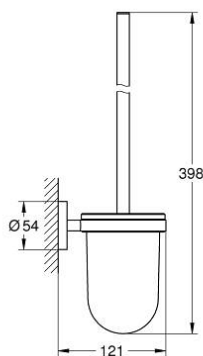

40 374 DC1 ESSENTIALS TOILET BRUSH SET

PRODUCT DESCRIPTION

- Colour: supersteel
- material: glass / metal
- wall mounted
- concealed fastening
- GROHE LongLife finish
- suitable for screwing (including screws and dowels) or gluing (glue 40 915 000 sold separately)
- holding force: max. 5 kg
- the specified holding capacity is valid for static (slowly applied) load and intended use only

40 374 DC1 ESSENTIALS TOILET BRUSH SET

SPARE PARTS

- 1: Spare brush (Spare part-nr. 40392DC0)
- 1.1: Spare brush head (Spare part-nr. 40791001)
- 2: Spare glass (Spare part-nr. 40393000)