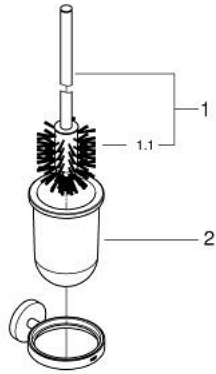

40 374 DL1 ESSENTIALS TOILET BRUSH SET

PRODUCT DESCRIPTION

- Colour: brushed warm sunset
- material: glass / metal
- wall mounted
- concealed fastening
- GROHE LongLife finish
- suitable for screwing (including screws and dowels) or gluing (glue 40 915 000 sold separately)
- holding force: max. 5 kg
- the specified holding capacity is valid for static (slowly applied) load and intended use only

40 374 DL1 ESSENTIALS TOILET BRUSH SET

SPARE PARTS

- 1: Spare brush (Spare part-nr. 40392DL0)
- 1.1: Spare brush head (Spare part-nr. 40791001)
- 2: Spare glass (Spare part-nr. 40393000)