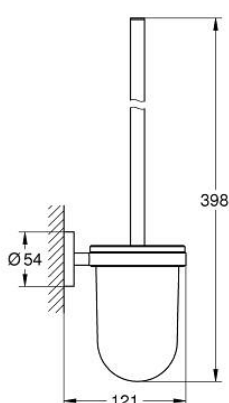

40 374 DL1 ESSENTIALS TOILET BRUSH SET

PRODUCT DESCRIPTION

- Colour: brushed warm sunset
- material: glass / metal
- wall mounted
- concealed fastening
- GROHE LongLife finish
- suitable for screwing (including screws and dowels) or gluing (glue 40 915 000 sold separately)
- holding force: max. 5 kg
- the specified holding capacity is valid for static (slowly applied) load and intended use only

40 374 DL1 ESSENTIALS TOILET BRUSH SET

SPARE PARTS

- 1: Spare brush (Spare part-nr. 40392DL0)
- 1.1: Spare brush head (Spare part-nr. 40791001)
- 2: Spare glass (Spare part-nr. 40393000)