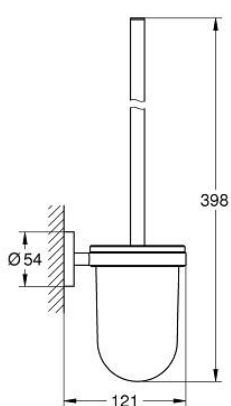

40 374 EN1 ESSENTIALS TOILET BRUSH SET

PRODUCT DESCRIPTION

- Colour: brushed nickel
- material: glass / metal
- wall mounted
- concealed fastening
- GROHE LongLife finish
- suitable for screwing (including screws and dowels) or gluing (glue 40 915 000 sold separately)
- holding force: max. 5 kg
- the specified holding capacity is valid for static (slowly applied) load and intended use only

40 374 EN1 ESSENTIALS TOILET BRUSH SET

SPARE PARTS

- 1: Spare brush (Spare part-nr. 40392EN0)
- 1.1: Spare brush head (Spare part-nr. 40791001)
- 2: Spare glass (Spare part-nr. 40393000)