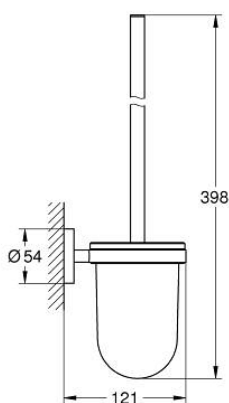

### PRODUCT DESCRIPTION

- Colour: brushed cool sunrise
- material: glass / metal
- wall mounted
- concealed fastening
- GROHE LongLife finish
- suitable for screwing (including screws and dowels) or gluing (glue 40 915 000 sold separately)
- holding force: max. 5 kg
- the specified holding capacity is valid for static (slowly applied) load and intended use only

### SPARE PARTS

- 1: Spare brush (Spare part-nr. 40392GN0)
- 1.1: Spare brush head (Spare part-nr. 40791001)
- 2: Spare glass (Spare part-nr. 40393000)