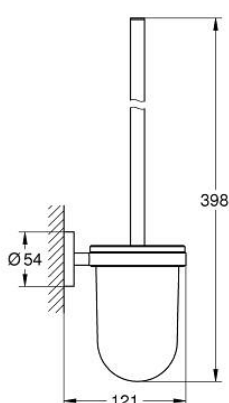

40 374 GN1 ESSENTIALS TOILET BRUSH SET

PRODUCT DESCRIPTION

- Tyc: brushed cool sunrise
- material: glass / metal
- wall mounted
- concealed fastening
- GROHE LongLife finish
- suitable for screwing (including screws and dowels) or gluing (glue 40 915 000 sold separately)
- holding force: max. 5 kg
- the specified holding capacity is valid for static (slowly applied) load and intended use only

40 374 GN1 ESSENTIALS TOILET BRUSH SET

SPARE PARTS

- 1: Spare brush (Spare part-nr. 40392GN0)
- 1.1: Spare brush head (Spare part-nr. 40791001)
- 2: Spare glass (Spare part-nr. 40393000)