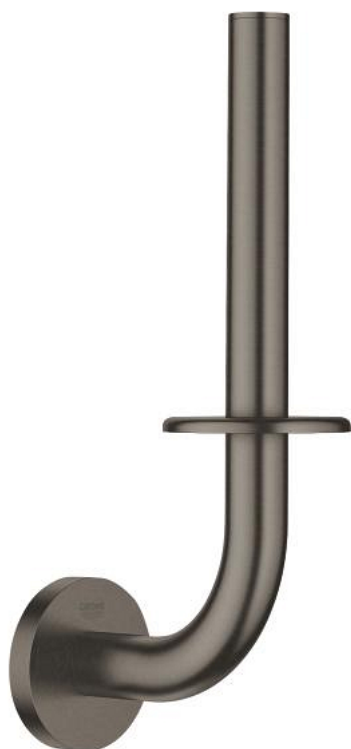

40 385 AL1 ESSENTIALS RESERVE TOILET PAPER HOLDER

PRODUCT DESCRIPTION

- Tyc: brushed hard graphite
- material: metal
- wall mounted
- concealed fastening
- GROHE LongLife finish
- suitable for screwing (including screws and dowels) or gluing (glue 40 915 000 sold separately)
- holding force: max. 5 kg
- the specified holding capacity is valid for static (slowly applied) load and intended use only