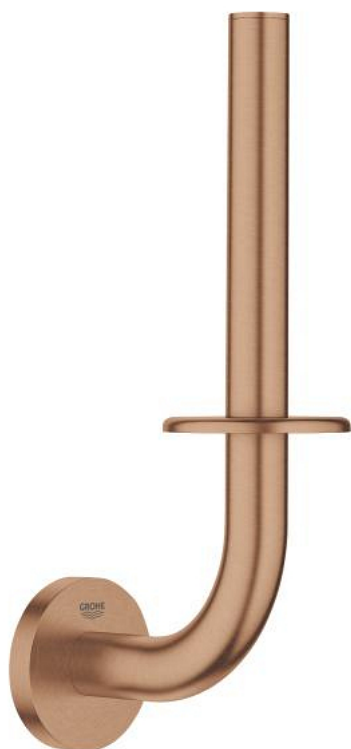

40 385 DL1 ESSENTIALS RESERVE TOILET PAPER HOLDER

PRODUCT DESCRIPTION

- Colour: brushed warm sunset
- material: metal
- wall mounted
- concealed fastening
- GROHE LongLife finish
- suitable for screwing (including screws and dowels) or gluing (glue 40 915 000 sold separately)
- holding force: max. 5 kg
- the specified holding capacity is valid for static (slowly applied) load and intended use only