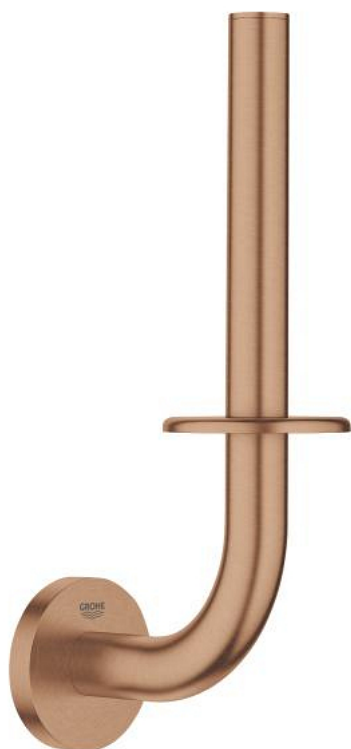

40 385 DL1 ESSENTIALS RESERVE TOILET PAPER HOLDER

PRODUCT DESCRIPTION

- Tyc: brushed warm sunset
- material: metal
- wall mounted
- concealed fastening
- GROHE LongLife finish
- suitable for screwing (including screws and dowels) or gluing (glue 40 915 000 sold separately)
- holding force: max. 5 kg
- the specified holding capacity is valid for static (slowly applied) load and intended use only