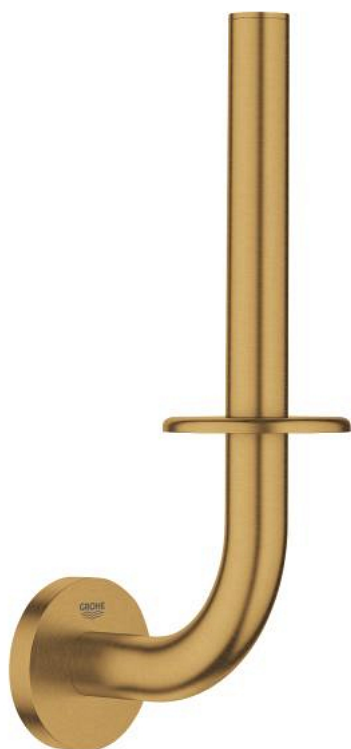

40 385 GN1 ESSENTIALS RESERVE TOILET PAPER HOLDER

PRODUCT DESCRIPTION

- Tyc: brushed cool sunrise
- material: metal
- wall mounted
- concealed fastening
- GROHE LongLife finish
- suitable for screwing (including screws and dowels) or gluing (glue 40 915 000 sold separately)
- holding force: max. 5 kg
- the specified holding capacity is valid for static (slowly applied) load and intended use only