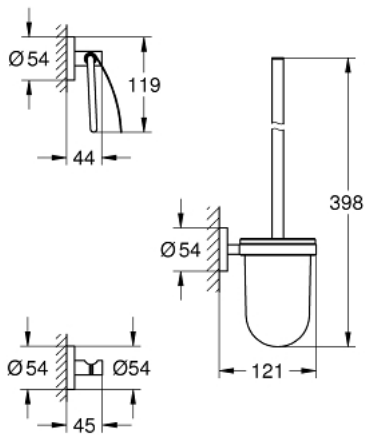

## 40 407 001 ESSENTIALS CITY RESTROOM ACCESSORIES SET 3-IN-1

### PRODUCT DESCRIPTION

- Colour: chrome
- material: glass / metal
- consisting of:
  - toilet brush set (40 374 001)
  - robe hook (40 364 001)
  - toilet paper holder (40 367 001)
- concealed fastening
- GROHE LongLife finish
- suitable for screwing (including screws and dowels) or gluing (glue 40 915 000 sold separately - 3 x needed)

40 407 001 **ESSENTIALS CITY RESTROOM ACCESSORIES SET 3-IN-1**

**SPARE PARTS**

1: Spare brush (Spare part-nr. 40392000)

1.1: Spare brush head (Spare part-nr. 40791001)

2: Spare glass (Spare part-nr. 40393000)