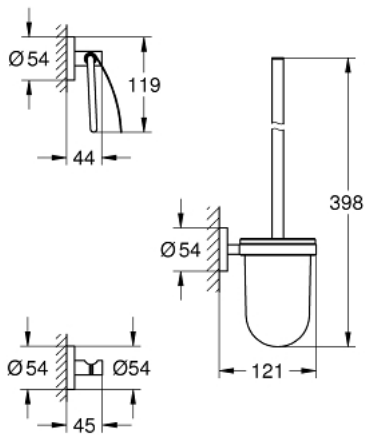

40 407 001 ESSENTIALS CITY RESTROOM ACCESSORIES SET 3-IN-1

PRODUCT DESCRIPTION

- Tyc: Chrome
- material: glass / metal
- consisting of:
 - toilet brush set (40 374 001)
 - robe hook (40 364 001)
 - toilet paper holder (40 367 001)
- concealed fastening
- GROHE LongLife finish
- suitable for screwing (including screws and dowels) or gluing (glue 40 915 000 sold separately - 3 x needed)

40 407 001 **ESSENTIALS CITY RESTROOM ACCESSORIES SET 3-IN-1**

SPARE PARTS

1: Spare brush (Spare part-nr. 40392000)

1.1: Spare brush head (Spare part-nr. 40791001)

2: Spare glass (Spare part-nr. 40393000)