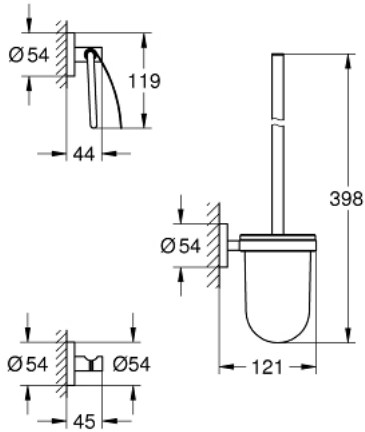

40 407 DC1 ESSENTIALS CITY RESTROOM ACCESSORIES SET 3-IN-1

PRODUCT DESCRIPTION

- Colour: supersteel
- material: glass / metal
- consisting of:
 - toilet brush set (40 374 001)
 - robe hook (40 364 001)
 - toilet paper holder (40 367 001)
- concealed fastening
- GROHE LongLife finish
- suitable for screwing (including screws and dowels) or gluing (glue 40 915 000 sold separately - 3 x needed)

40 407 DC1 ESSENTIALS CITY RESTROOM ACCESSORIES SET 3-IN-1

SPARE PARTS

1: Spare brush (Spare part-nr. 40392DC0)

1.1: Spare brush head (Spare part-nr. 40791001)

2: Spare glass (Spare part-nr. 40393000)