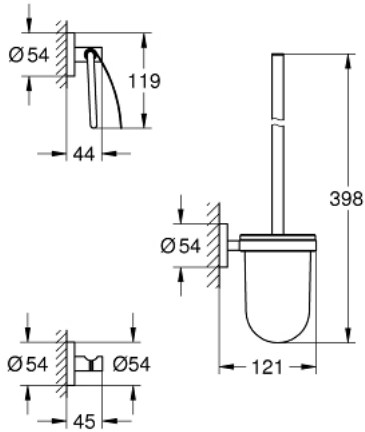

40 407 DC1 ESSENTIALS CITY RESTROOM ACCESSORIES SET 3-IN-1

PRODUCT DESCRIPTION

- Tyc: supersteel
- material: glass / metal
- consisting of:
 - toilet brush set (40 374 001)
 - robe hook (40 364 001)
 - toilet paper holder (40 367 001)
- concealed fastening
- GROHE LongLife finish
- suitable for screwing (including screws and dowels) or gluing (glue 40 915 000 sold separately - 3 x needed)

40 407 DC1 ESSENTIALS CITY RESTROOM ACCESSORIES SET 3-IN-1

SPARE PARTS

1: Spare brush (Spare part-nr. 40392DC0)

1.1: Spare brush head (Spare part-nr. 40791001)

2: Spare glass (Spare part-nr. 40393000)