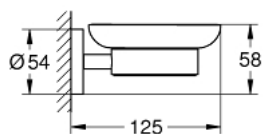

40 444 001 ESSENTIALS SOAP DISH WITH HOLDER

PRODUCT DESCRIPTION

- Tyc: Chrome
- material: glass / metal
- consisting of:
 - holder (40 369 001)
 - soap dish (40 368 001)
- concealed fastening
- GROHE LongLife finish
- suitable for screwing (including screws and dowels) or gluing (glue 40 915 000 sold separately)
- holding force: max. 5 kg
- the specified holding capacity is valid for static (slowly applied) load and intended use only

40 444 001 ESSENTIALS SOAP DISH WITH HOLDER

SPARE PARTS

1: Soap dish (Spare part-nr. 40368001)