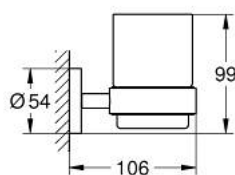

### PRODUCT DESCRIPTION

- Colour: chrome
- material: glass / metal
- consisting of:
  - holder (40 369 001)
  - glass cup (40 372 001)
  - concealed fastening
  - GROHE LongLife finish
- suitable for screwing (including screws and dowels) or gluing (glue 40 915 000 sold separately)
- holding force: max. 5 kg
- the specified holding capacity is valid for static (slowly applied) load and intended use only