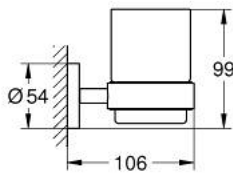

### PRODUCT DESCRIPTION

- Colour: brushed nickel
- material: glass / metal
- consisting of:
  - holder (40 369 001)
  - glass cup (40 372 001)
  - concealed fastening
  - GROHE LongLife finish
- suitable for screwing (including screws and dowels) or gluing (glue 40 915 000 sold separately)
- holding force: max. 5 kg
- the specified holding capacity is valid for static (slowly applied) load and intended use only