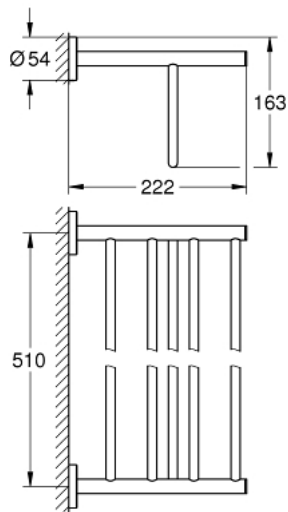

## 40 462 001 BAUCOSMOPOLITAN MULTI TOWEL RACK

### PRODUCT DESCRIPTION

- Colour: chrome
- material: metal
- 564 mm (drilling length 510 mm)
- concealed fastening
- GROHE LongLife finish
- suitable for screwing (including screws and dowels)