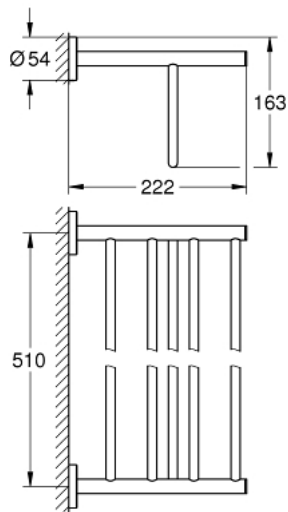

40 462 001 BAUCOSMOPOLITAN MULTI TOWEL RACK

PRODUCT DESCRIPTION

- Tyc: Chrome
- material: metal
- 564 mm (drilling length 510 mm)
- concealed fastening
- GROHE LongLife finish
- suitable for screwing (including screws and dowels)