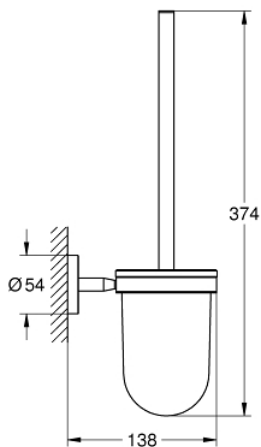

40 463 001 BAUCOSMOPOLITAN TOILET BRUSH SET

PRODUCT DESCRIPTION

- Colour: chrome
- material: glass / metal
- wall mounted
- concealed fastening
- GROHE LongLife finish
- suitable for screwing (including screws and dowels) or gluing (glue 40 915 000 sold separately)
- holding force: max. 5 kg
- the specified holding capacity is valid for static (slowly applied) load and intended use only

40 463 001 BAUCOSMOPOLITAN TOILET BRUSH SET

SPARE PARTS

- 1: Spare brush (Spare part-nr. 40392000)
- 1.1: Spare brush head (Spare part-nr. 40791001)
- 2: Spare glass for brush (Spare part-nr. 40589000)