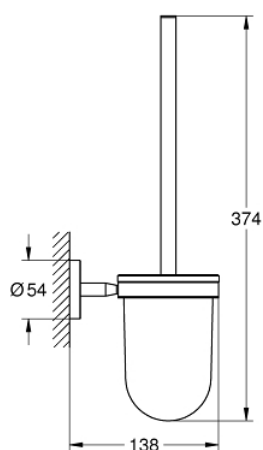

40 463 001 BAUCOSMOPOLITAN TOILET BRUSH SET

PRODUCT DESCRIPTION

- Tyc: Chrome
- material: glass / metal
- wall mounted
- concealed fastening
- GROHE LongLife finish
- suitable for screwing (including screws and dowels) or gluing (glue 40 915 000 sold separately)
- holding force: max. 5 kg
- the specified holding capacity is valid for static (slowly applied) load and intended use only

40 463 001 BAUCOSMOPOLITAN TOILET BRUSH SET

SPARE PARTS

- 1: Spare brush (Spare part-nr. 40392000)
- 1.1: Spare brush head (Spare part-nr. 40791001)
- 2: Spare glass for brush (Spare part-nr. 40589000)