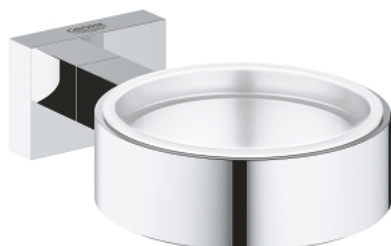

## 40 508 001 ESSENTIALS CUBE HOLDER

### PRODUCT DESCRIPTION

- Colour: chrome
- material: metal
- fits to crystal glass (40 372 001)
- soap dish (40 368 xx1) or soap dispenser (40 394 xx1)
- concealed fastening
- GROHE LongLife finish