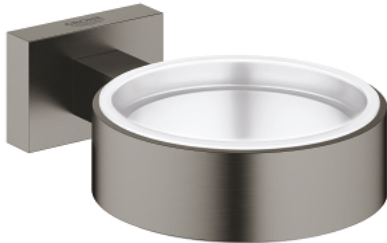

40 508 AL1 ESSENTIALS CUBE HOLDER

PRODUCT DESCRIPTION

- Colour: brushed hard graphite
- material: metal
- fits to crystal glass (40 372 001)
- soap dish (40 368 xx1) or soap dispenser (40 394 xx1)
- concealed fastening
- GROHE LongLife finish