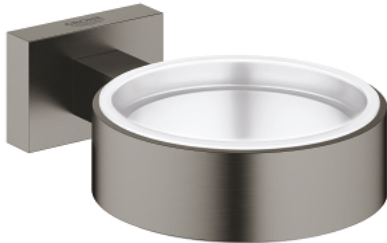

## 40 508 AL1 ESSENTIALS CUBE HOLDER

### PRODUCT DESCRIPTION

- Typ: brushed hard graphite
- material: metal
- fits to crystal glass (40 372 001)
- soap dish (40 368 xx1) or soap dispenser (40 394 xx1)
- concealed fastening
- GROHE LongLife finish