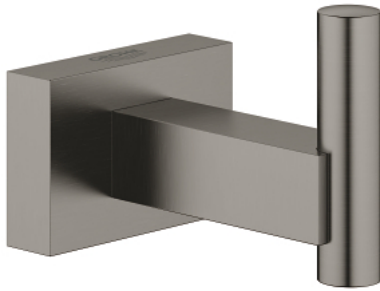

## 40 511 AL1 ESSENTIALS CUBE ROBE HOOK

### PRODUCT DESCRIPTION

- Colour: brushed hard graphite
- material: metal
- concealed fastening
- GROHE LongLife finish