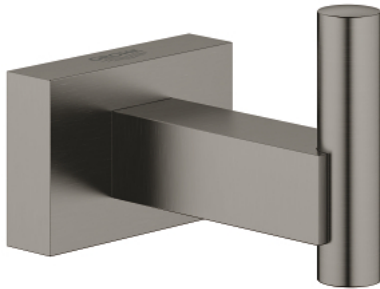

## 40 511 AL1 ESSENTIALS CUBE ROBE HOOK

### PRODUCT DESCRIPTION

- Tyc: brushed hard graphite
- material: metal
- concealed fastening
- GROHE LongLife finish