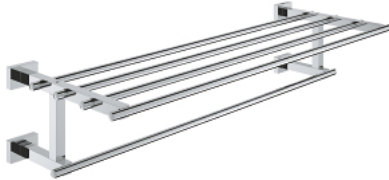

## 40 512 001 ESSENTIALS CUBE MULTI TOWEL RACK

### PRODUCT DESCRIPTION

- Colour: chrome
- material: metal
- 600 mm (drilling length 558 mm)
- concealed fastening
- GROHE LongLife finish