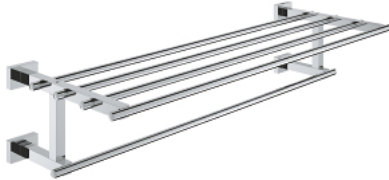

40 512 001 ESSENTIALS CUBE MULTI TOWEL RACK

PRODUCT DESCRIPTION

- Tyc: Chrome
- material: metal
- 600 mm (drilling length 558 mm)
- concealed fastening
- GROHE LongLife finish