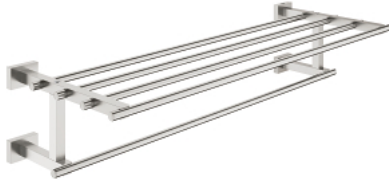

40 512 DC1 ESSENTIALS CUBE MULTI TOWEL RACK

PRODUCT DESCRIPTION

- Tyc: supersteel
- material: metal
- 600 mm (drilling length 558 mm)
- concealed fastening
- GROHE LongLife finish