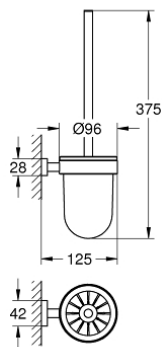

40 513 001 ESSENTIALS CUBE TOILET BRUSH SET

PRODUCT DESCRIPTION

- Colour: chrome
- material: glass / metal
- wall mounted
- concealed fastening
- GROHE LongLife finish

40 513 001 ESSENTIALS CUBE TOILET BRUSH SET

SPARE PARTS

1: Spare brush (Spare part-nr. 40392000)

1.1: Spare brush head (Spare part-nr. 40791001)

2: Spare glass (Spare part-nr. 40393000)