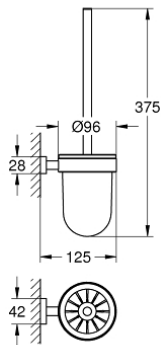

40 513 001 ESSENTIALS CUBE TOILET BRUSH SET

PRODUCT DESCRIPTION

- Tyc: Chrome
- material: glass / metal
- wall mounted
- concealed fastening
- GROHE LongLife finish