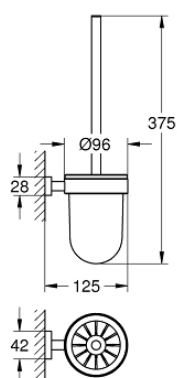

40 513 AL1 ESSENTIALS CUBE TOILET BRUSH SET

PRODUCT DESCRIPTION

- Colour: brushed hard graphite
- material: glass / metal
- wall mounted
- concealed fastening
- GROHE LongLife finish

40 513 AL1 ESSENTIALS CUBE TOILET BRUSH SET

SPARE PARTS

1: Spare brush (Spare part-nr. 40392AL0)

1.1: Spare brush head (Spare part-nr. 40791001)

2: Spare glass (Spare part-nr. 40393000)