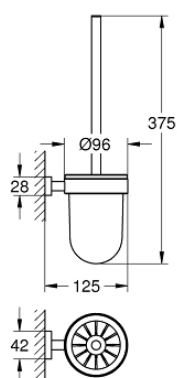

40 513 AL1 ESSENTIALS CUBE TOILET BRUSH SET

PRODUCT DESCRIPTION

- Tyc: brushed hard graphite
- material: glass / metal
- wall mounted
- concealed fastening
- GROHE LongLife finish

40 513 AL1 ESSENTIALS CUBE TOILET BRUSH SET

SPARE PARTS

1: Spare brush (Spare part-nr. 40392AL0)

1.1: Spare brush head (Spare part-nr. 40791001)

2: Spare glass (Spare part-nr. 40393000)