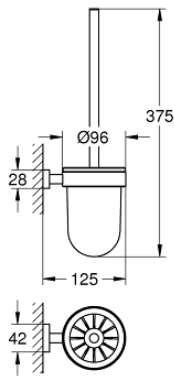

40 513 DC1 ESSENTIALS CUBE TOILET BRUSH SET

PRODUCT DESCRIPTION

- Colour: supersteel
- material: glass / metal
- wall mounted
- concealed fastening
- GROHE LongLife finish