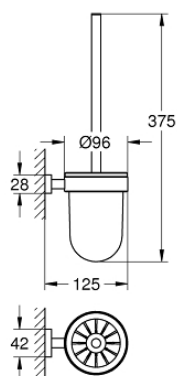

40 513 DC1 ESSENTIALS CUBE TOILET BRUSH SET

PRODUCT DESCRIPTION

- Typ: supersteel
- material: glass / metal
- wall mounted
- concealed fastening
- GROHE LongLife finish

40 513 DC1 ESSENTIALS CUBE TOILET BRUSH SET

SPARE PARTS

1: Spare brush (Spare part-nr. 40392DC0)

1.1: Spare brush head (Spare part-nr. 40791001)

2: Spare glass (Spare part-nr. 40393000)