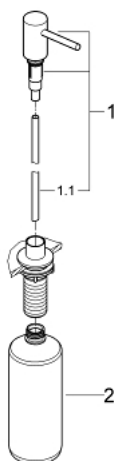

40 535 000 COSMOPOLITAN SOAP DISPENSER

SPARE PARTS

- 1: Pump device (Spare part-nr. 48167000)
- 1.1: Pipe (Spare part-nr. 48168000)
- 2: Soap tank (Spare part-nr. 48169000)