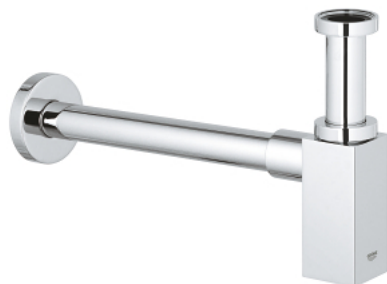

40 564 000 **BOTTLE TRAP**

PRODUCT DESCRIPTION

- Colour: chrome
- for wash basin
- GROHE LongLife finish
- brass body