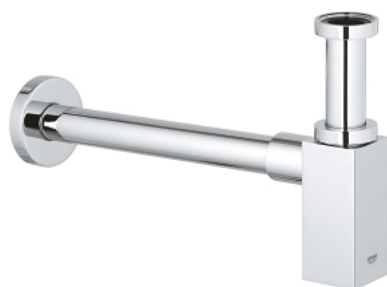

## 40 564 000 **BOTTLE TRAP**

### PRODUCT DESCRIPTION

- Tyc: Chrome
- for wash basin
- GROHE LongLife finish
- brass body