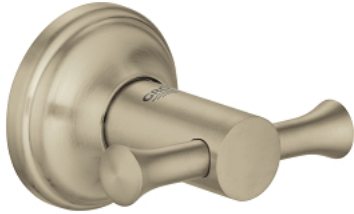

## 40 656 EN1 ESSENTIALS AUTHENTIC ROBE HOOK

### PRODUCT DESCRIPTION

- Colour: brushed nickel
- material: metal
- concealed fastening
- GROHE LongLife finish