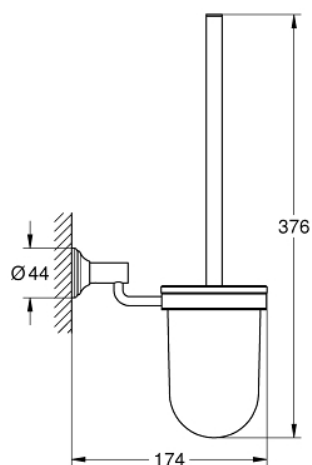

40 658 001 ESSENTIALS AUTHENTIC TOILET BRUSH SET

PRODUCT DESCRIPTION

- Colour: chrome
- material: glass / metal
- wall mounted
- concealed fastening
- GROHE LongLife finish

40 658 001 ESSENTIALS AUTHENTIC TOILET BRUSH SET

SPARE PARTS

1: Spare brush (Spare part-nr. 40392000)

1.1: Spare brush head (Spare part-nr. 40791001)

2: Spare glass (Spare part-nr. 40393000)