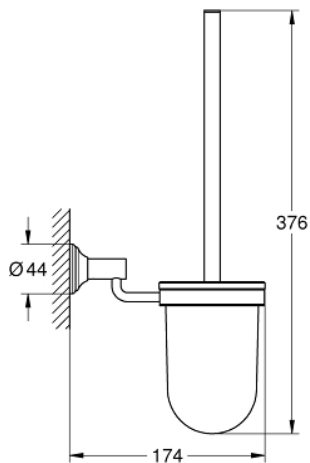

40 658 001 ESSENTIALS AUTHENTIC TOILET BRUSH SET

PRODUCT DESCRIPTION

- Tyc: Chrome
- material: glass / metal
- wall mounted
- concealed fastening
- GROHE LongLife finish

40 658 001 ESSENTIALS AUTHENTIC TOILET BRUSH SET

SPARE PARTS

1: Spare brush (Spare part-nr. 40392000)

1.1: Spare brush head (Spare part-nr. 40791001)

2: Spare glass (Spare part-nr. 40393000)