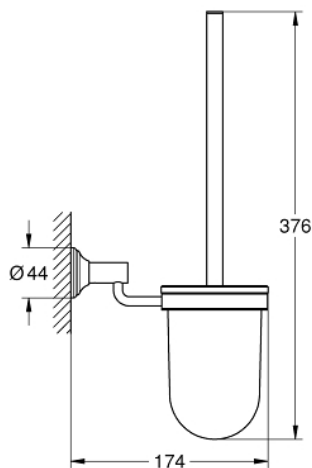

### PRODUCT DESCRIPTION

- Colour: brushed nickel
- material: glass / metal
- wall mounted
- concealed fastening
- GROHE LongLife finish

### SPARE PARTS

1: Spare brush (Spare part-nr. 40392EN0)

1.1: Spare brush head (Spare part-nr. 40791001)

2: Spare glass (Spare part-nr. 40393000)